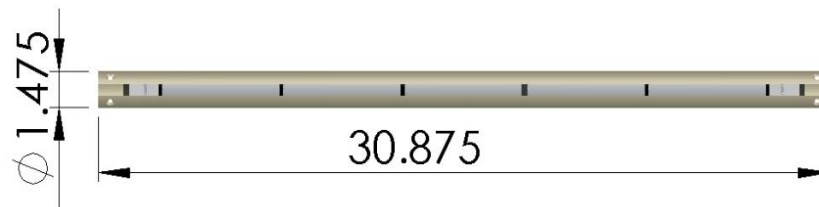

GEO-LINK STANDARD

Battery Specifications

- **Battery Voltage:** 18 Volts
- **Battery Capacity:** 29Ah
- **Battery Ends:** Top: 2 Pole Female Positronic
Bottom: 2 Pole Male Positronic
- **Temperature Range:** 150°C
- **Cell Type:** Moderate Rate DD